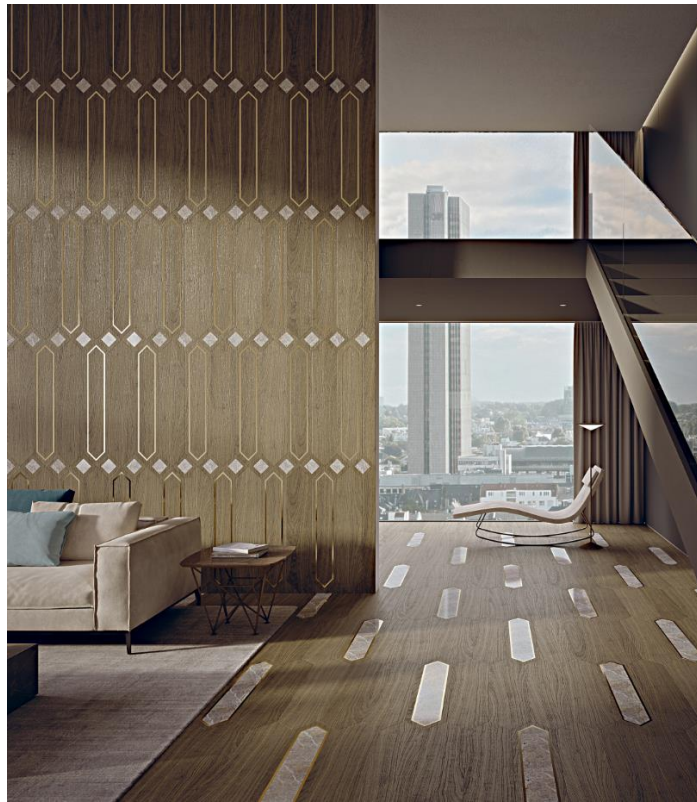

Wonderful products.

Matita