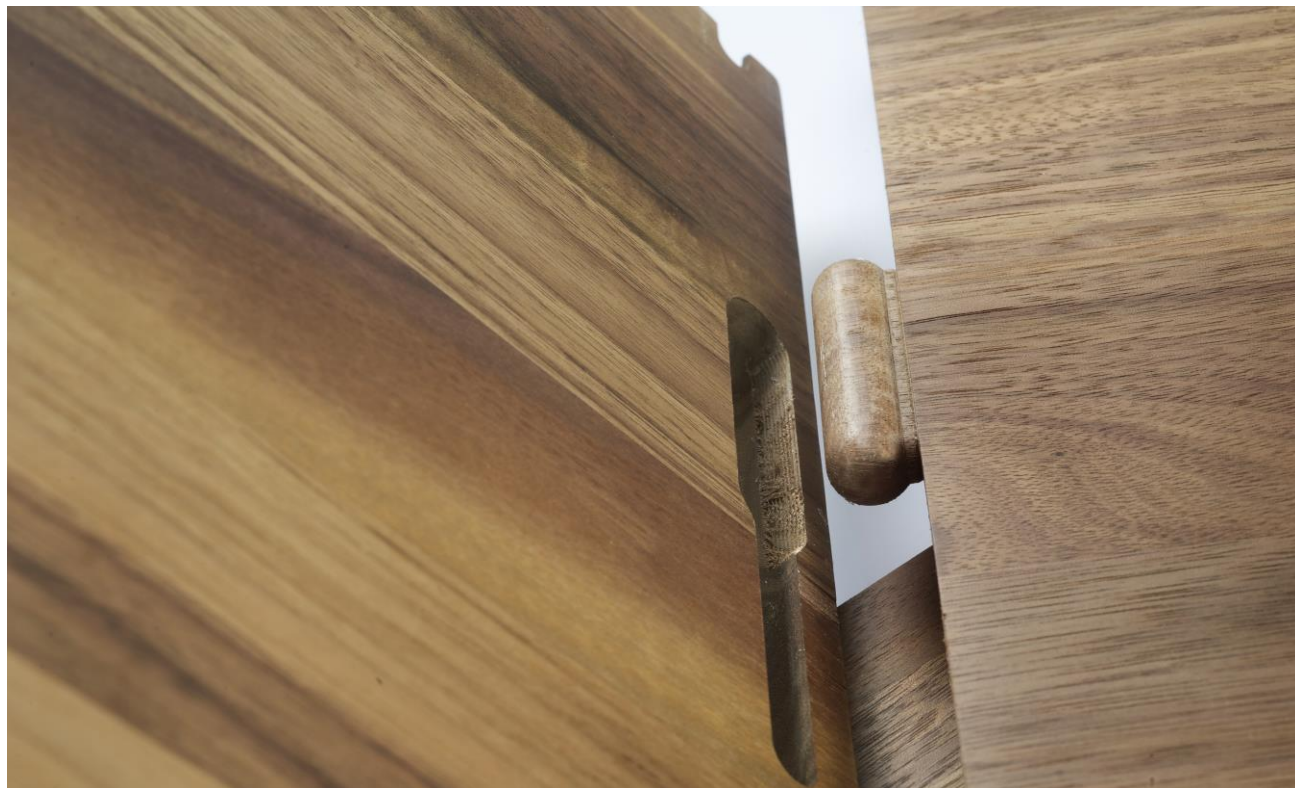

Wonderful products.

Leonardo