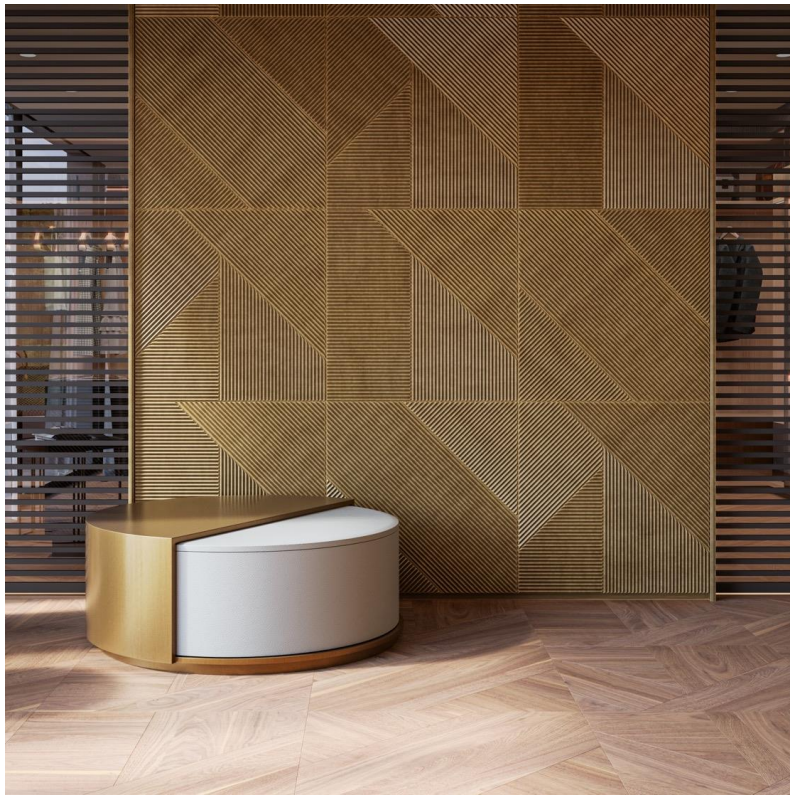

WINNER

PATENTED

Innovative solutions.

Relevo

PATENTED

A close-up photograph of a person's hand touching a wall made of dark wood slats. The slats are arranged in a grid pattern, with some slats in the foreground being more prominent than others. The lighting is warm, highlighting the texture of the wood. The person's hand is on the right side of the frame, and they are wearing a patterned sleeve and a bracelet. The text "What's behind Foglie d'Oro?" is overlaid in the center of the image in a white, serif font.