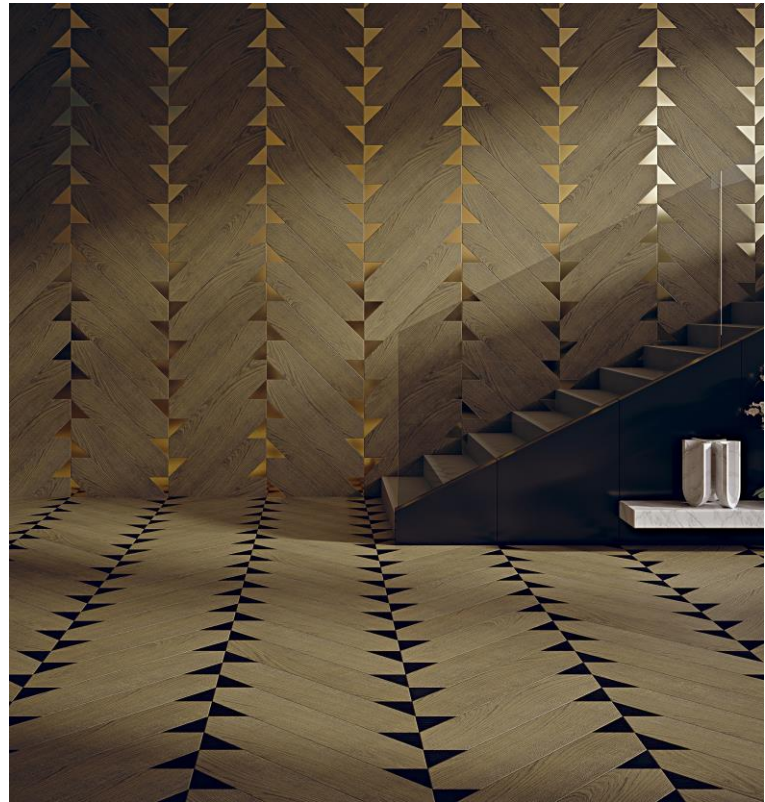

Wonderful products.

Matita