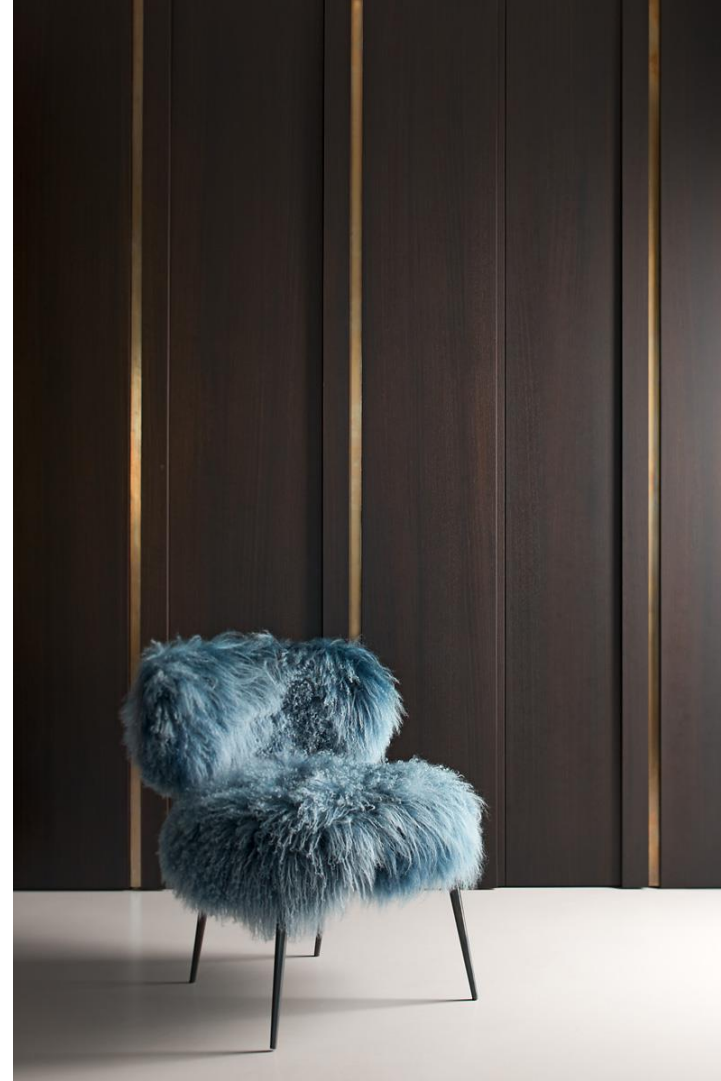

PRIVATE VILLA, Italy