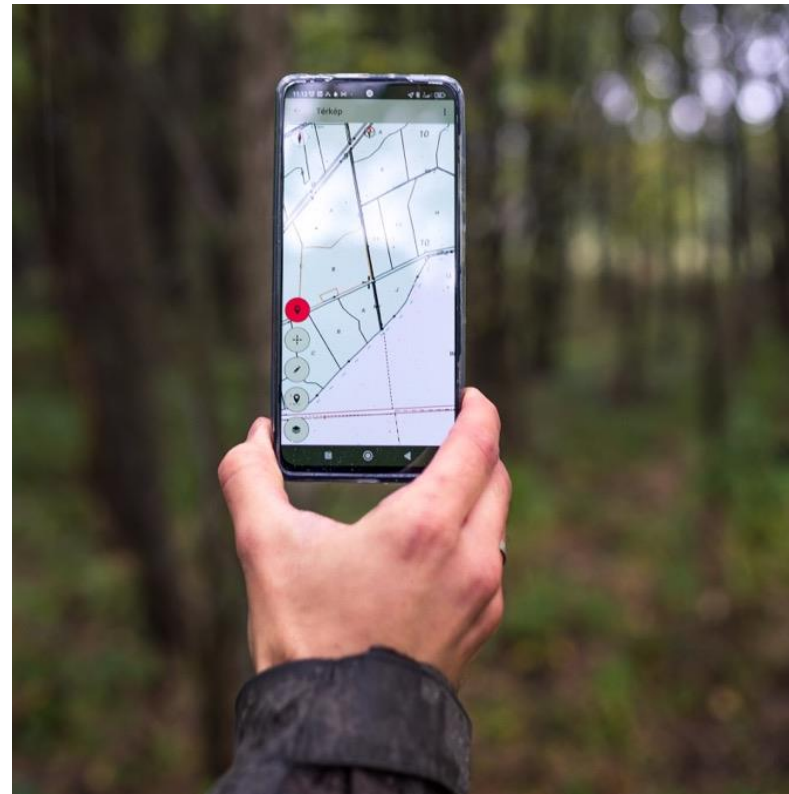

Availability of Raw Material.

Importance of wood origin