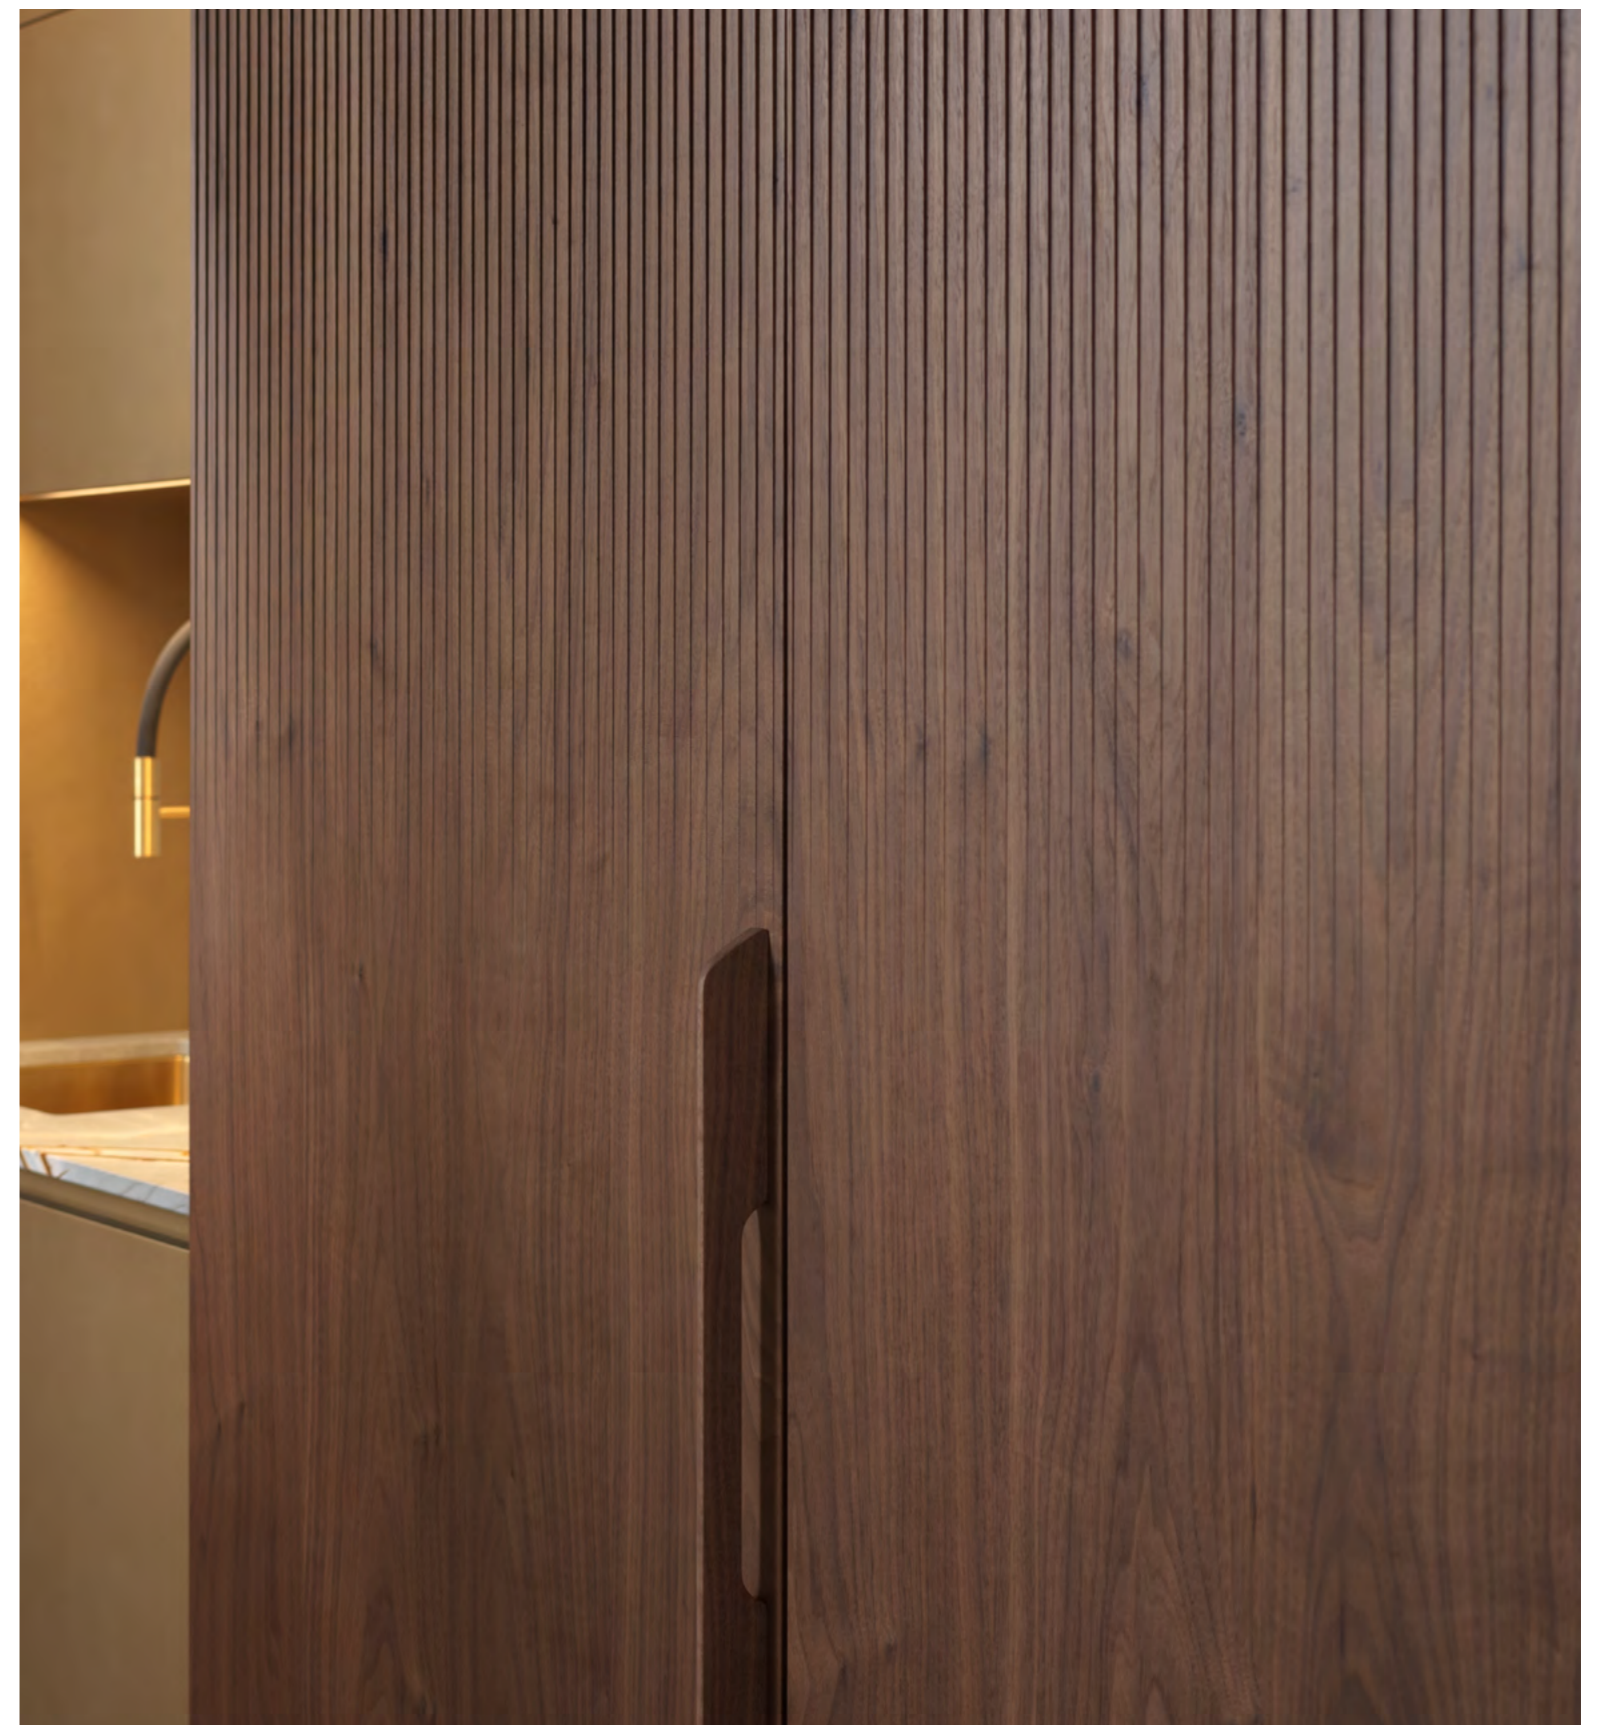

Cucina Lounge e moduli - Noce Oliato e Ottone spazzolato
Lounge kitchen and cabinets - Walnut Noce Oliato finish and brushed Brass
cm 720 +435x75x320 h

Relevo Master U-Code 3D SHADE

Rivestimento ante / Boiserie Master U-Code 3D SHADE
- Noce Oliato
Doors covering / Boiserie Master U-Code 3D SHADE - Walnut
Noce Oliato finish